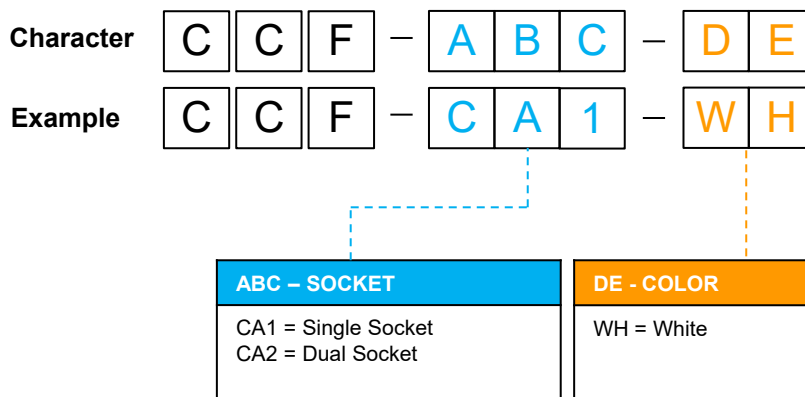

FEATURES

- Accepts CAT 5e, CAT 6 and CAT 6A RJ45 keystone jacks
- Available in single and dual
- Angled faceplate

REFERENCE STANDARD

- RoHs/REACH complied

SPECIFICATIONS

Faceplate Type:	UK Type
Faceplate Size:	86x86mm (LxW)
Color:	White
Material:	ABS (UL 94V-0)
Accessories:	Mounting Screws

PRODUCT NUMBER

Example: CCF-CA1-WH = RJ-45 Faceplate, 45-degree, Single Socket, UK, 86x86mm

The information and specification in this document are subjected to change without notice