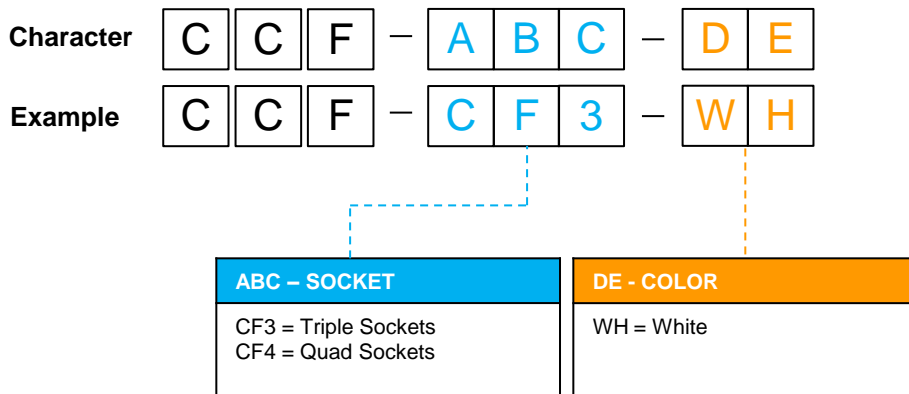

FEATURES

- Accepts CAT 5e, CAT 6 and CAT 6A RJ45 keystone jacks
- Available in triple and quad
- Flat faceplate

REFERENCE STANDARD

- RoHs/REACH complied

SPECIFICATIONS

Faceplate Type:	UK Type
Faceplate Size:	86x86mm (LxW)
Color:	White
Material:	ABS (UL 94V-0)
Accessories:	Mounting Screws

PRODUCT NUMBER

Example: CCFCF4WH = RJ-45 Faceplate, Flat, Triple Sockets, UK, 86x86mm

The information and specification in this document are subjected to change without notice